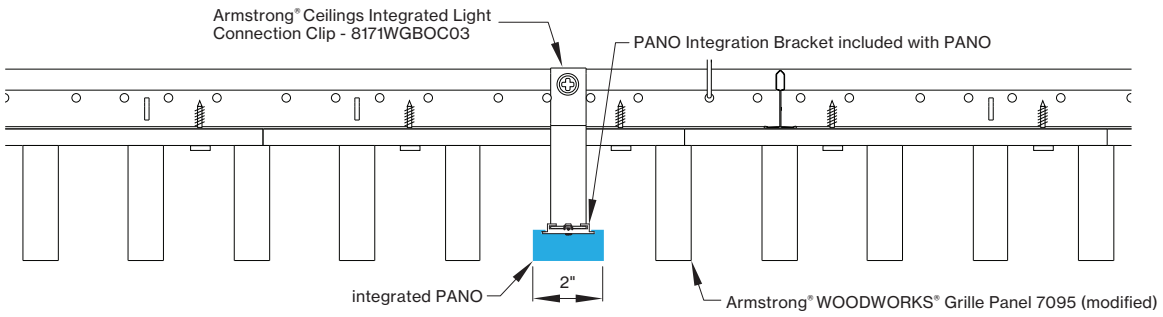

DIMENSIONS

PANO 2"

WWG - ARMSTRONG® WOODWORKS® GRILLE PANELS

VVC