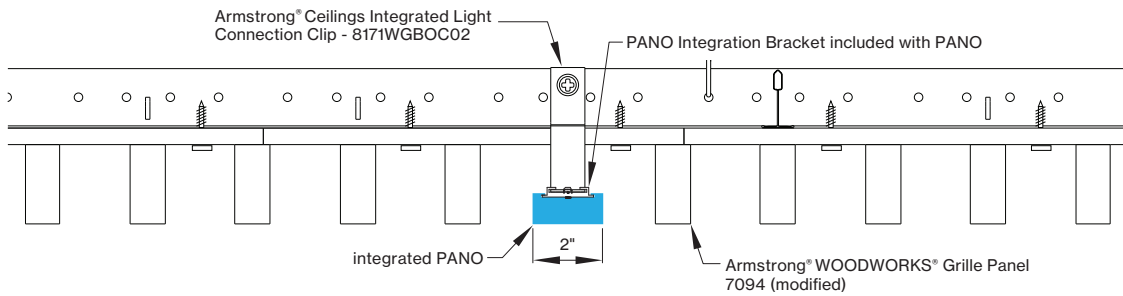

DIMENSIONS

PANO 2"

WWG - ARMSTRONG® WOODWORKS® GRILLE PANELS

VVC