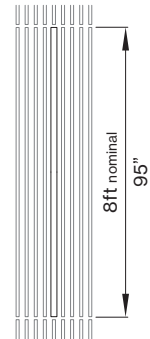

DIMENSIONS

PANO 2"

WWG - ARMSTRONG® WOODWORKS® GRILLE PANELS

VVC