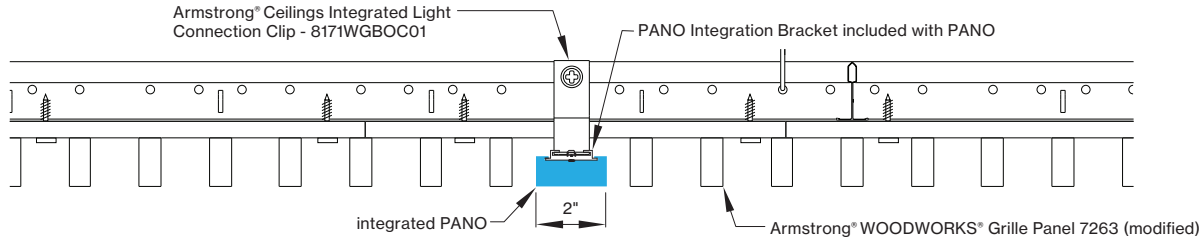

*Woodworks ceilings are not available in this length. Wood panels need to be cut in the field to fit this length.

INTEGRATED LIGHT CONNECTION CLIP

Armstrong® Ceilings Integrated Light Connection Clip

visit armstrongceilings.com/linearlighing

DIMENSIONS

PANO 2"

WWG - ARMSTRONG® WOODWORKS® GRILLE PANELS

VVC

WWG - ARMSTRONG® WOODWORKS® GRILLE PANELS cont'd

PANO mounting instructions

Get access to the PANO mounting instructions faster by scanning the QR code.