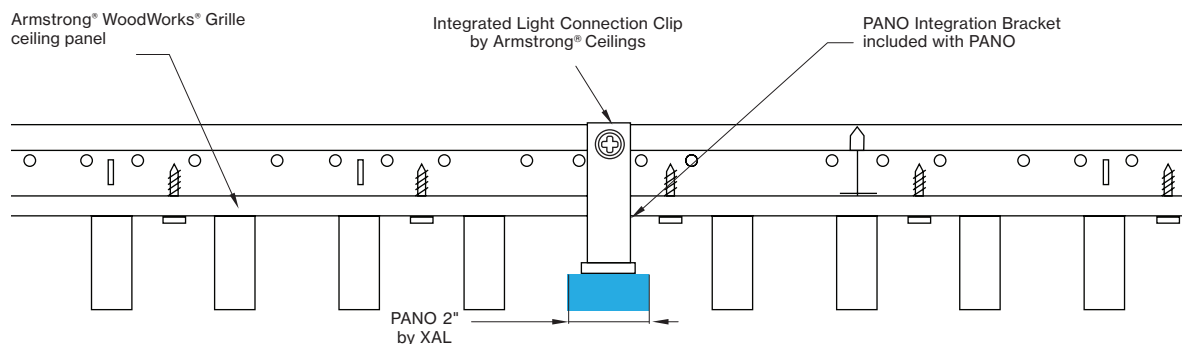

for 27K, 30K or 35K multiply lm value by 0.96

WoodWorks® Grille Ceiling System Integration

(for more ceiling options, please see CEILING OPTIONS pages)

Available lengths for ceiling types

CEILING TYPE	2 FT	4 FT	6 FT	8 FT
WoodWorks® Grille Tegular 9/16	23.375"	47.375"	n/a	n/a
WoodWorks® Grille Tegular 15/16	23"	47"	n/a	n/a
WoodWorks® Grille Classic	23"	47"	71"	95"
WoodWorks® Grille Forte	*23"	47"	71"	95"
WoodWorks® Linear Solid Wood panels	*23"	*47"	*71"	95"
WoodWorks® Linear Veneered panels	*23"	*47"	*71"	95.25"