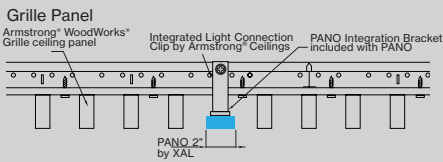

PANO 2" WOODWORKS® GRILLE CLASSIC

PERFORMANCE

- Lengths coordinates with Woodworks® Grille ceiling panel
- Up to 109lm/W
- High performance opal cover
- Remote mountable LED driver
- Damp rated

WoodWorks® Grille Ceiling System Integration