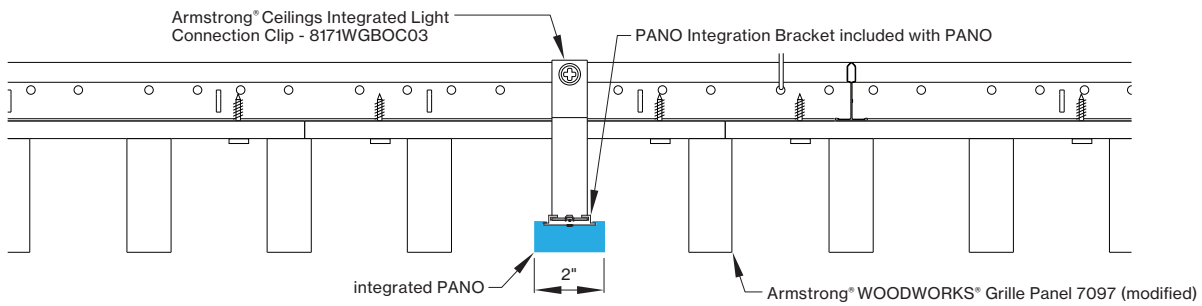

DIMENSIONS

PANO 2"

WWG - ARMSTRONG® WOODWORKS® GRILLE PANELS

VVC